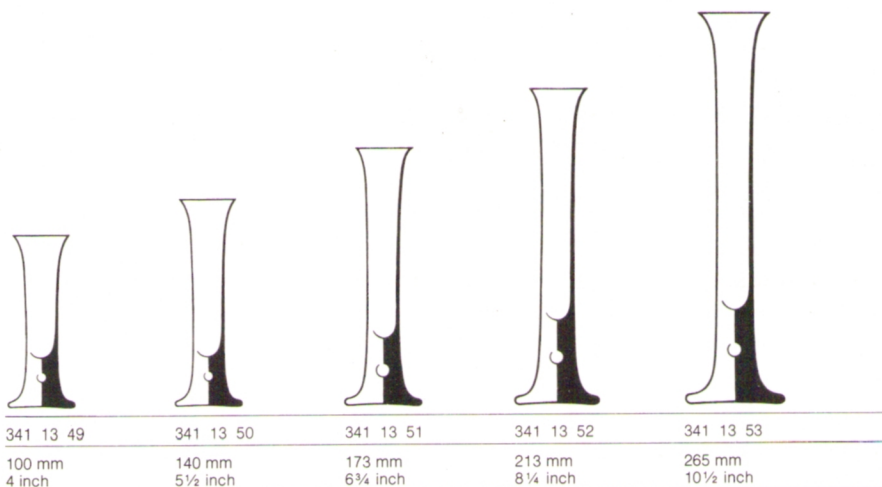

Solitærvaser
Bud Vases
Solitärvasen
Vases pour solitaires

Design
Michael Bang

Forhandler/Dealer/Händler/Agent

**HOLME
GAARD**
OF COPENHAGEN